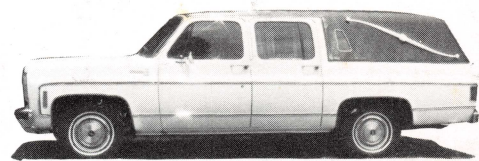

performance with style

The Silverado 10 was designed to be seen. The lines are sleek, the look is elegant. One concept of this professional car is proportion - plenty of functional space with nothing in excess. Trim, quiet, dignified - the natural extension of a professional business. Any standard color of your choice complete with matching interior is available at no extra charge.

thousands of miles of dependability — guaranteed

For sheer maneuverability anywhere on super highways, city streets, and back roads you can depend on the Silverado 10 Conversion. With 4-wheel drive at your command, you can be confident wherever you are in any weather. The manufacturer guarantees the Silverado 10 for 12 months or 12,000 miles. In addition, Hearse & Ambulance Sales, Inc. warrants all parts and workmanship of the Conversion for the same period of time.

The Silverado 10 Conversion offers easy access to interior space.

One look at the interior will reveal that careful consideration has been given to every detail.

This total concept in end loading results in a surprising capacity but not at the cost of maneuverability.

end loading - naturally

For your special convenience, the Silverado 10 Conversion is designed for easy end loading. You'll appreciate its spaciousness and you'll be surprised at how easily its spaciousness can be utilized. The Conversion is a full height, full width vehicle at no cost to aesthetic appeal; one of the many features that makes the Silverado 10 Conversion your natural choice among professional cars.