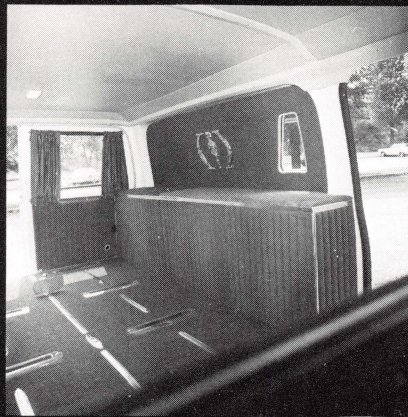

enough for the most sensitive situation. Every detail has been designed with your particular needs in mind. From the hard working 4-wheel drive optional to this vehicle to the convenience of end loading, you'll find the Silverado 10 Conversion an exceptional value.

performance with style

The Silverado 10 was designed to be seen. The lines are sleek, the look is elegant. One concept of this professional car is proportion - plenty of functional space with nothing in excess. Trim, quiet, dignified - the natural extension of a professional business. Any standard color of your choice complete with matching interior is available at no extra charge.

The Silverado 10 Conversion offers easy access to interior space.

One look at the interior will reveal that careful consideration has been given to every detail.

This total concept in end loading results in a surprising capacity but not at the cost of maneuverability.

end loading - naturally

For your special convenience, the Silverado 10 Conversion is designed for easy end loading. You'll appreciate its spaciousness and you'll be surprised at how easily its spaciousness can be utilized. The Conversion is a full height, full width vehicle at no cost to aesthetic appeal; one of the many features that makes the Silverado 10 Conversion your natural choice among professional cars.